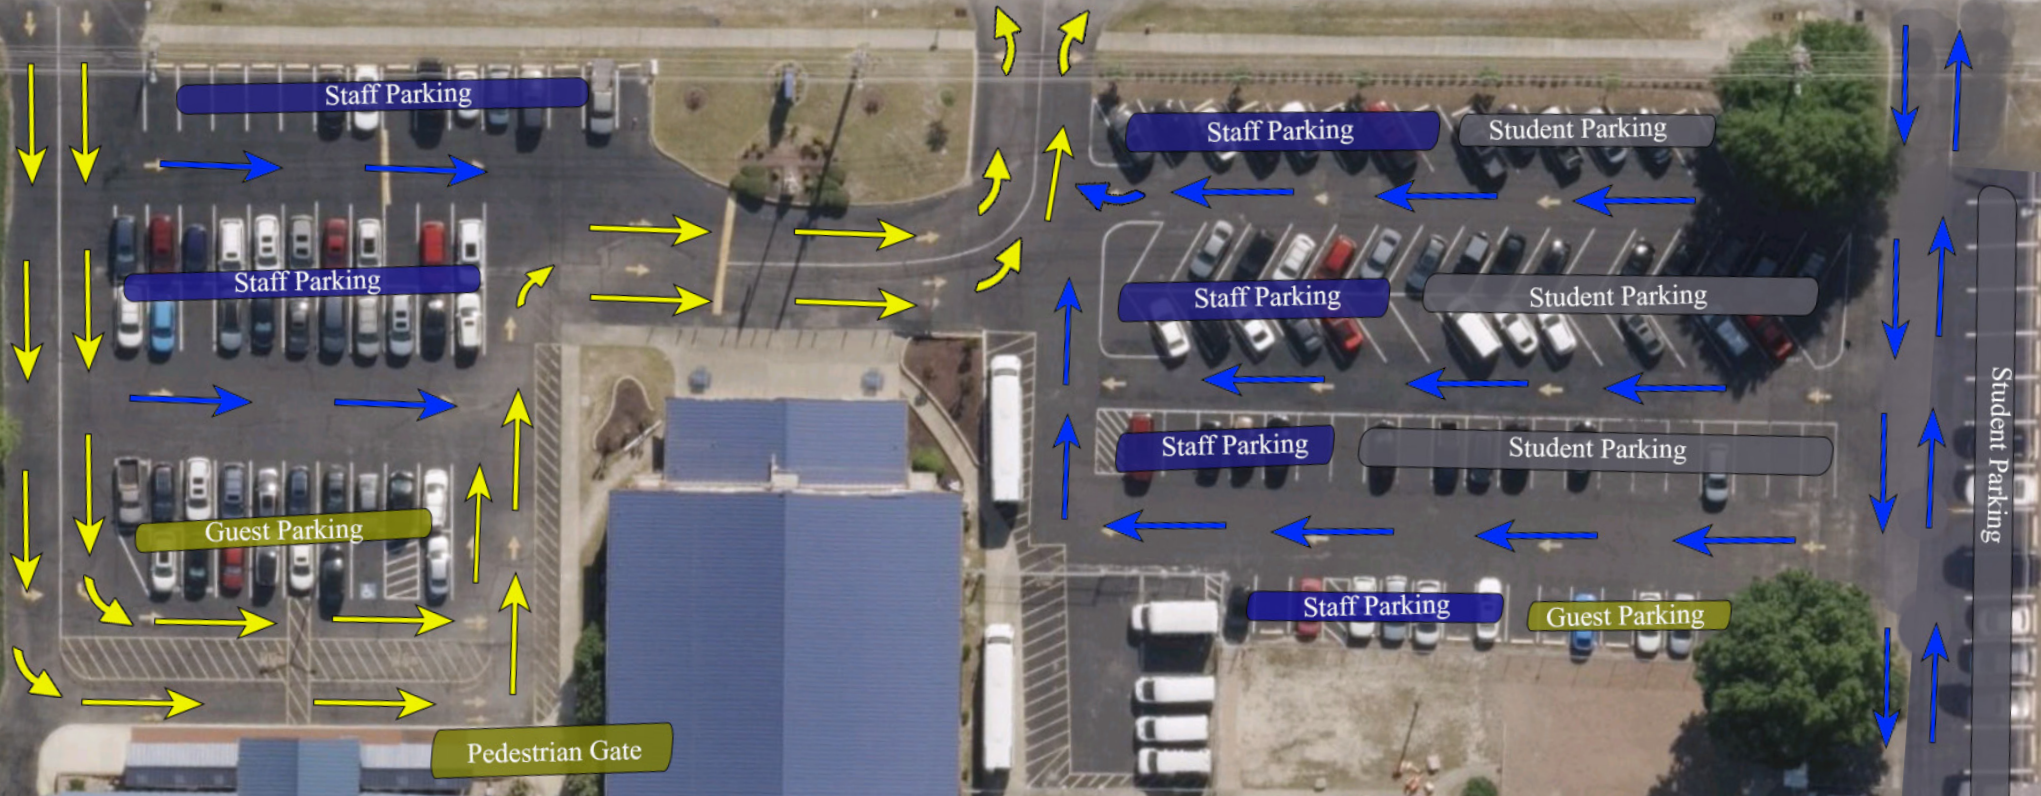

IRELAND DR

IRELAND DR

FCS Drop Off Information

- Drop Off Entrance will be open from 6:30am-8:15am
- Yellow arrows show car rider drop off traffic pattern.
- Blue arrows show all flow of traffic for those looking to park
- Please have all phones put away and have all students ready to get out as quickly as possible.
- Instructions for parent walk-up:
 - Must use crosswalks by main entrances.
- School start times are:
 - PreK-2nd grade school- 8:15am
 - 3rd-5th grade school- 8:15am
 - JH/HS school- 7:45am
- Morning BAC for Elementary students is open at 6:30 am and will be located in the main cafeteria. You will not be charged if your children arrive at 7:30 or after. Entrance to elementary classrooms will begin at 8:00. JH/HS school students can be dropped off in the morning as early as 6:30 am. Entrance to 1st period will begin at 7:35.